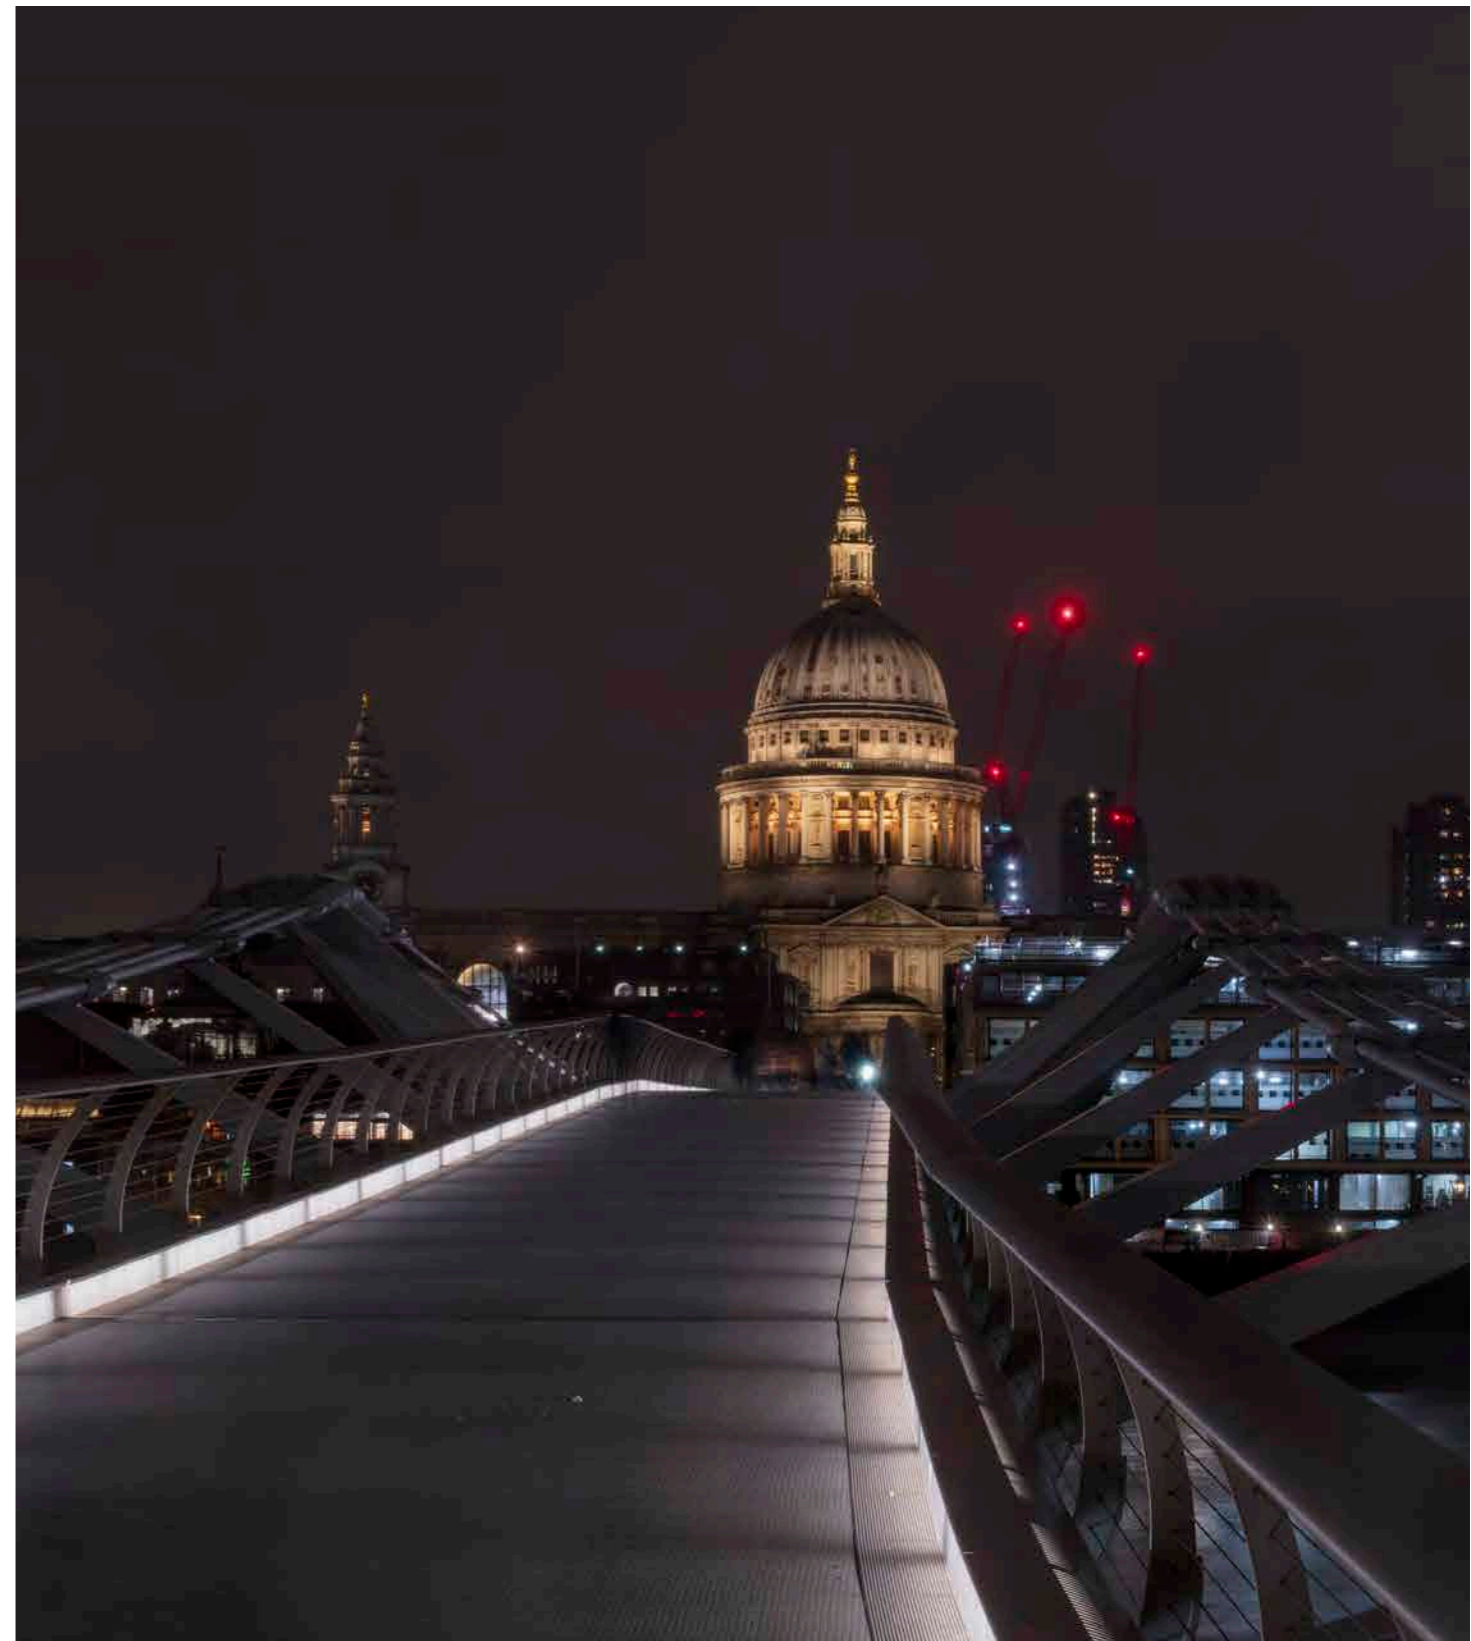

St Paul's External Lighting

Photographic recording of the Lighting Trial

Existing lighting of St Paul's Cathedral viewed from Ludgate Hill.

Proposed lighting for St Paul's Cathedral viewed from Ludgate Hill.

Lighting trial: West façade view from Ludgate Hill, early evening scene.

Lighting trial: West façade view from Ludgate Hill, mid evening scene.

Lighting trial: West façade viewed from Ludgate Hill, late evening scene.

Lighting trial: West Portico viewed from Ludgate Hill, early evening scene.

Lighting trial: West Portico viewed from Ludgate Hill, mid evening scene.

Lighting trial: West Portico viewed from Ludgate Hill, late evening scene.

Existing lighting viewed from Millennium Bridge

Lighting trial viewed from Millennium Bridge

Lighting trial viewed from Peter's Hill, early evening scene.

Lighting trial viewed from Peter's Hill, early evening scene.