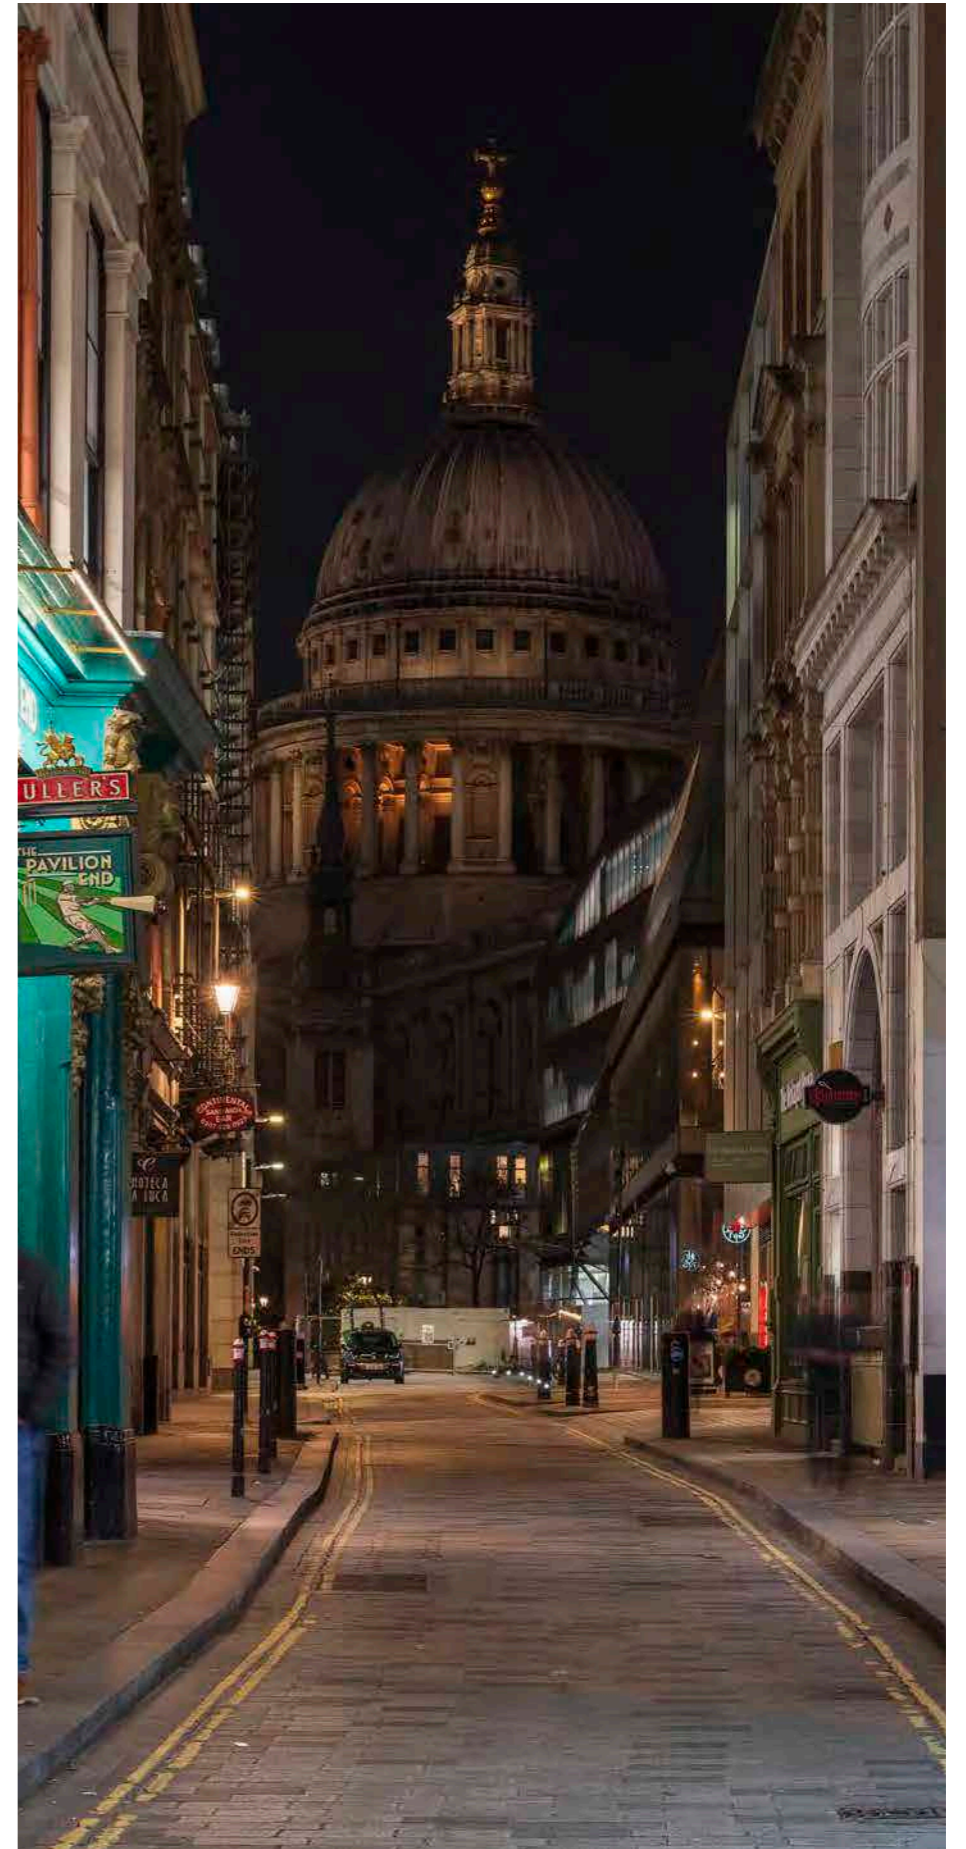

Lighting trial: West façade view from Ludgate Hill, early evening scene.

Lighting trial: West façade view from Ludgate Hill, mid evening scene.

Lighting trial: West façade viewed from Ludgate Hill, late evening scene.

Existing lighting viewed from Millennium Bridge

Lighting trial viewed from Millennium Bridge

Lighting trial viewed from Peter's Hill, early evening scene.

Lighting trial viewed from Peter's Hill, early evening scene.

Lighting trial viewed from Peter's Hill, mid evening scene.

Lighting trial viewed from Peter's Hill, late evening scene.

Lighting trial viewed from Watling Street, early evening scene.

Lighting trial viewed from Watling Street, mid evening scene.

Lighting trial viewed from Watling Street, late evening scene.