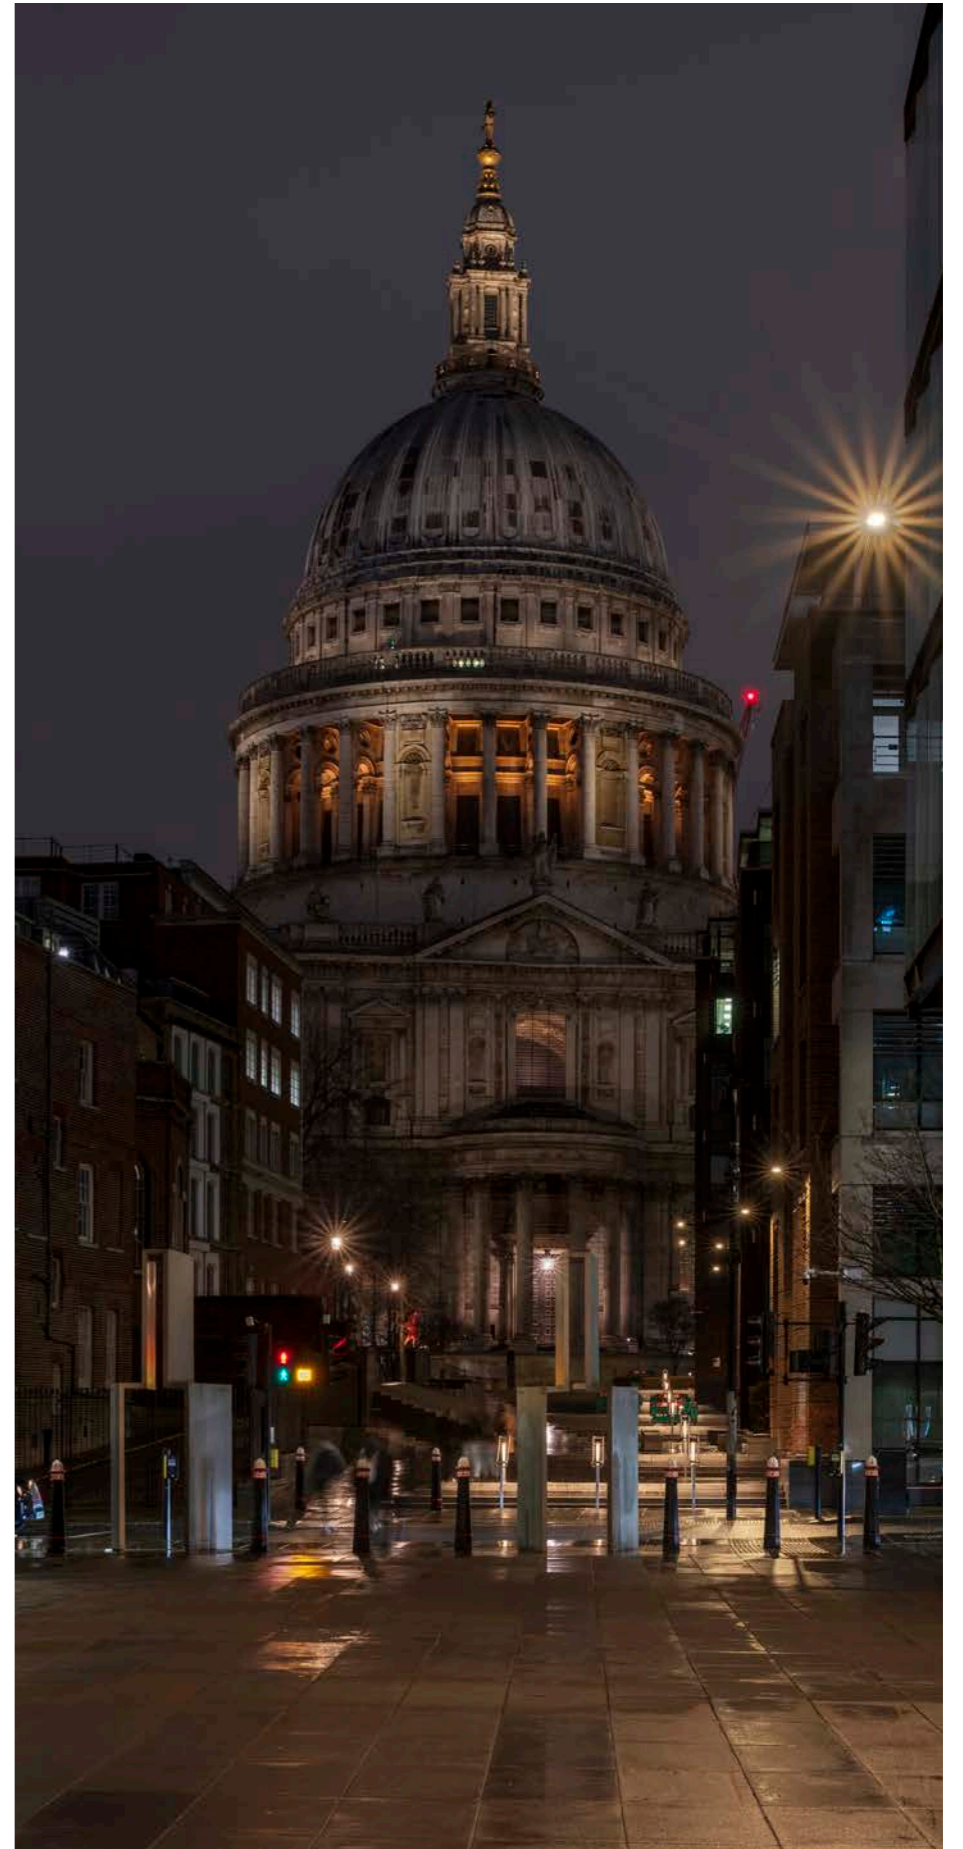

Lighting trial: West façade view from Ludgate Hill, early evening scene.

Lighting trial: West façade view from Ludgate Hill, mid evening scene.

Lighting trial: West façade viewed from Ludgate Hill, late evening scene.

Lighting trial: West Portico viewed from Ludgate Hill, early evening scene.

Lighting trial: West Portico viewed from Ludgate Hill, mid evening scene.

Lighting trial: West Portico viewed from Ludgate Hill, late evening scene.

Existing lighting viewed from Millennium Bridge

Lighting trial viewed from Millennium Bridge

Lighting trial viewed from Peter's Hill, early evening scene.

Lighting trial viewed from Peter's Hill, early evening scene.

Lighting trial viewed from Peter's Hill, mid evening scene.

Lighting trial viewed from Peter's Hill, late evening scene.

Lighting trial viewed from Watling Street, early evening scene.

Lighting trial viewed from Watling Street, mid evening scene.