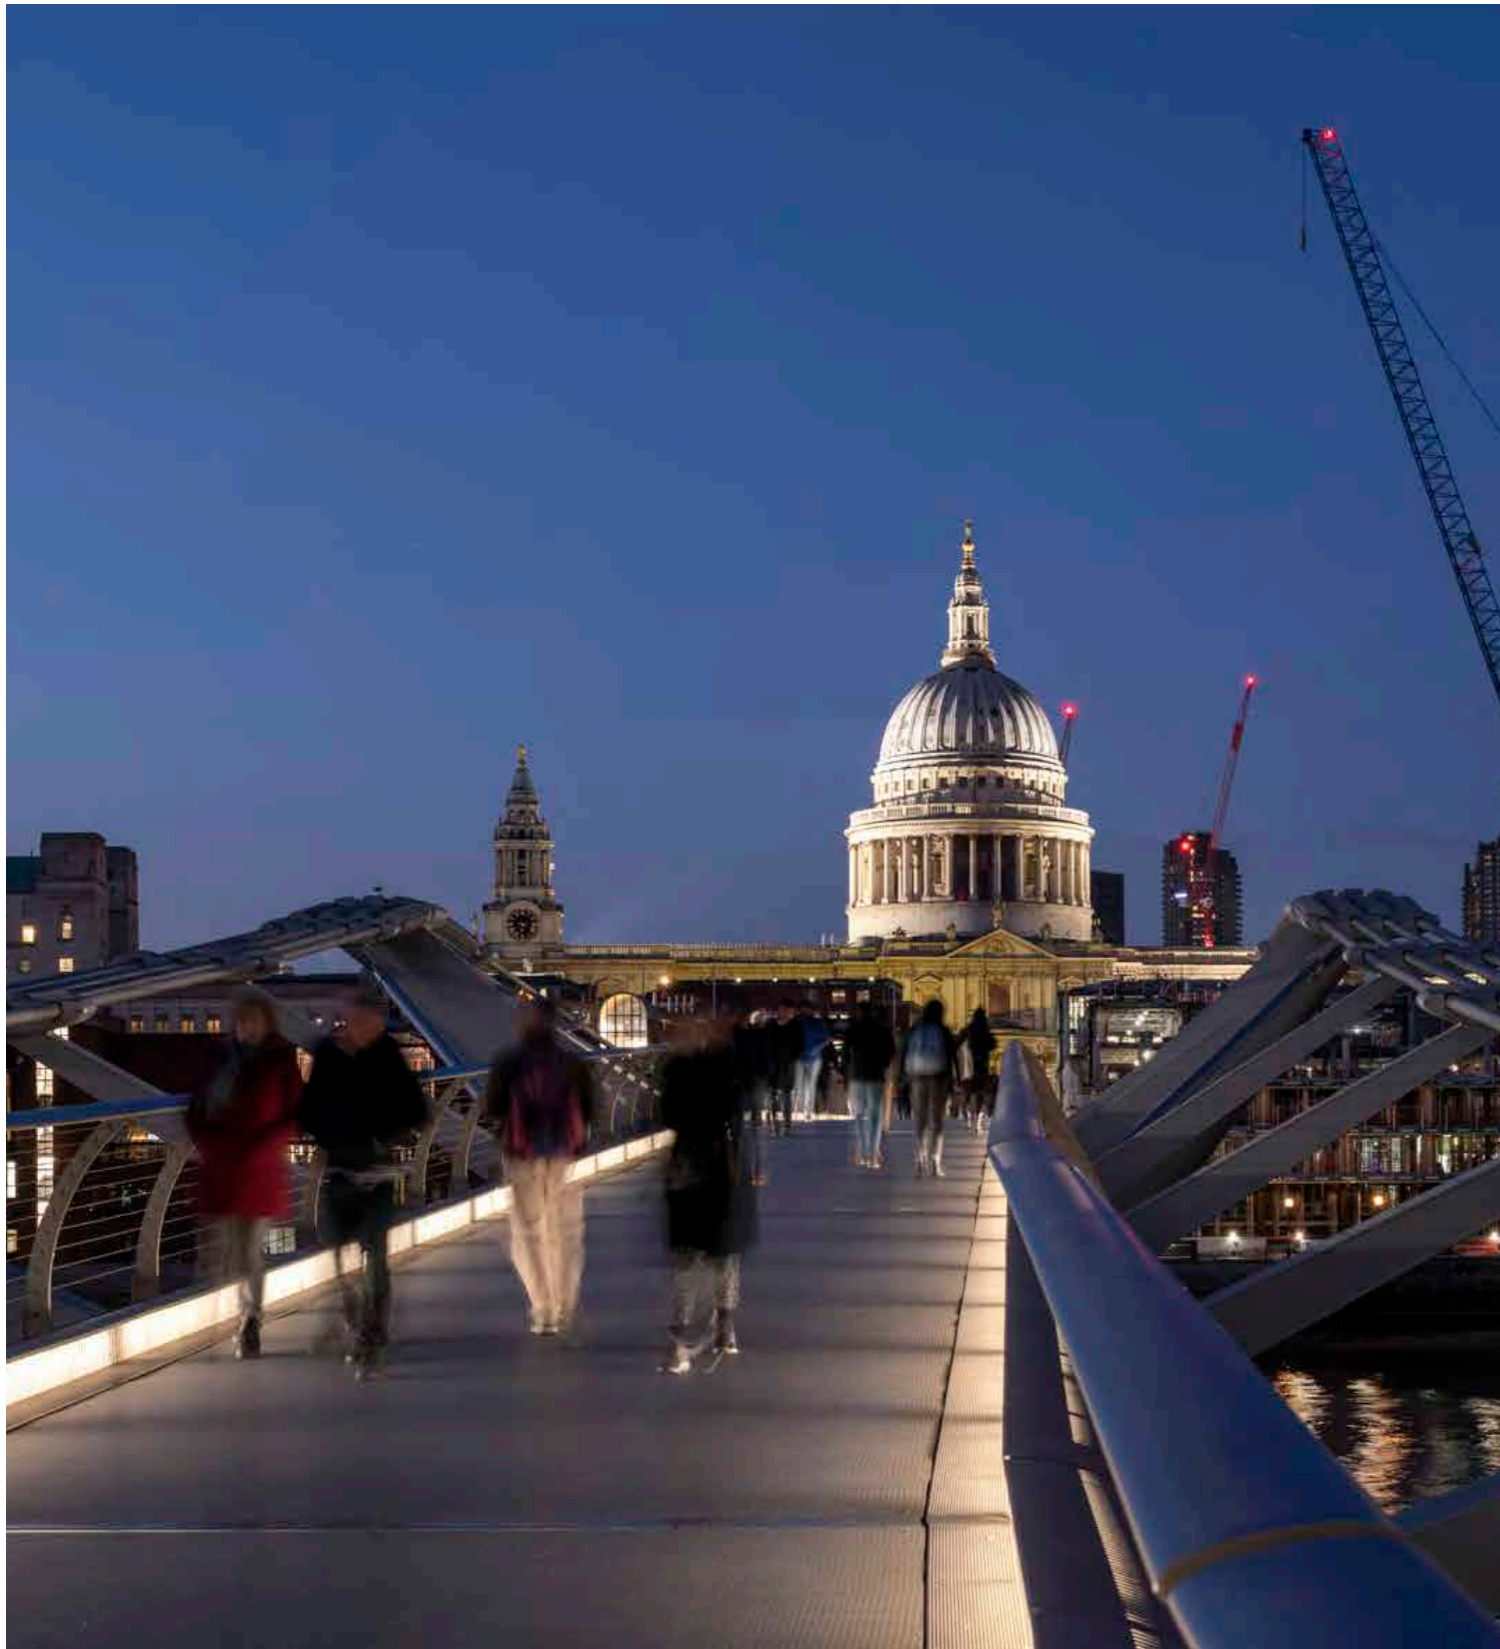

St Paul's External Lighting

Photographic recording of the Lighting Trial

Existing lighting of St Paul's Cathedral viewed from Ludgate Hill.

Proposed lighting for St Paul's Cathedral viewed from Ludgate Hill.

Lighting trial: West façade view from Ludgate Hill, early evening scene.

Lighting trial: West façade view from Ludgate Hill, mid evening scene.

Lighting trial: West façade viewed from Ludgate Hill, late evening scene.

Lighting trial: West Portico viewed from Ludgate Hill, early evening scene.

Lighting trial: West Portico viewed from Ludgate Hill, mid evening scene.

Lighting trial: West Portico viewed from Ludgate Hill, late evening scene.

Existing lighting viewed from Millennium Bridge

Lighting trial viewed from Millennium Bridge

Lighting trial viewed from Peter's Hill, early evening scene.

Lighting trial viewed from Peter's Hill, early evening scene.