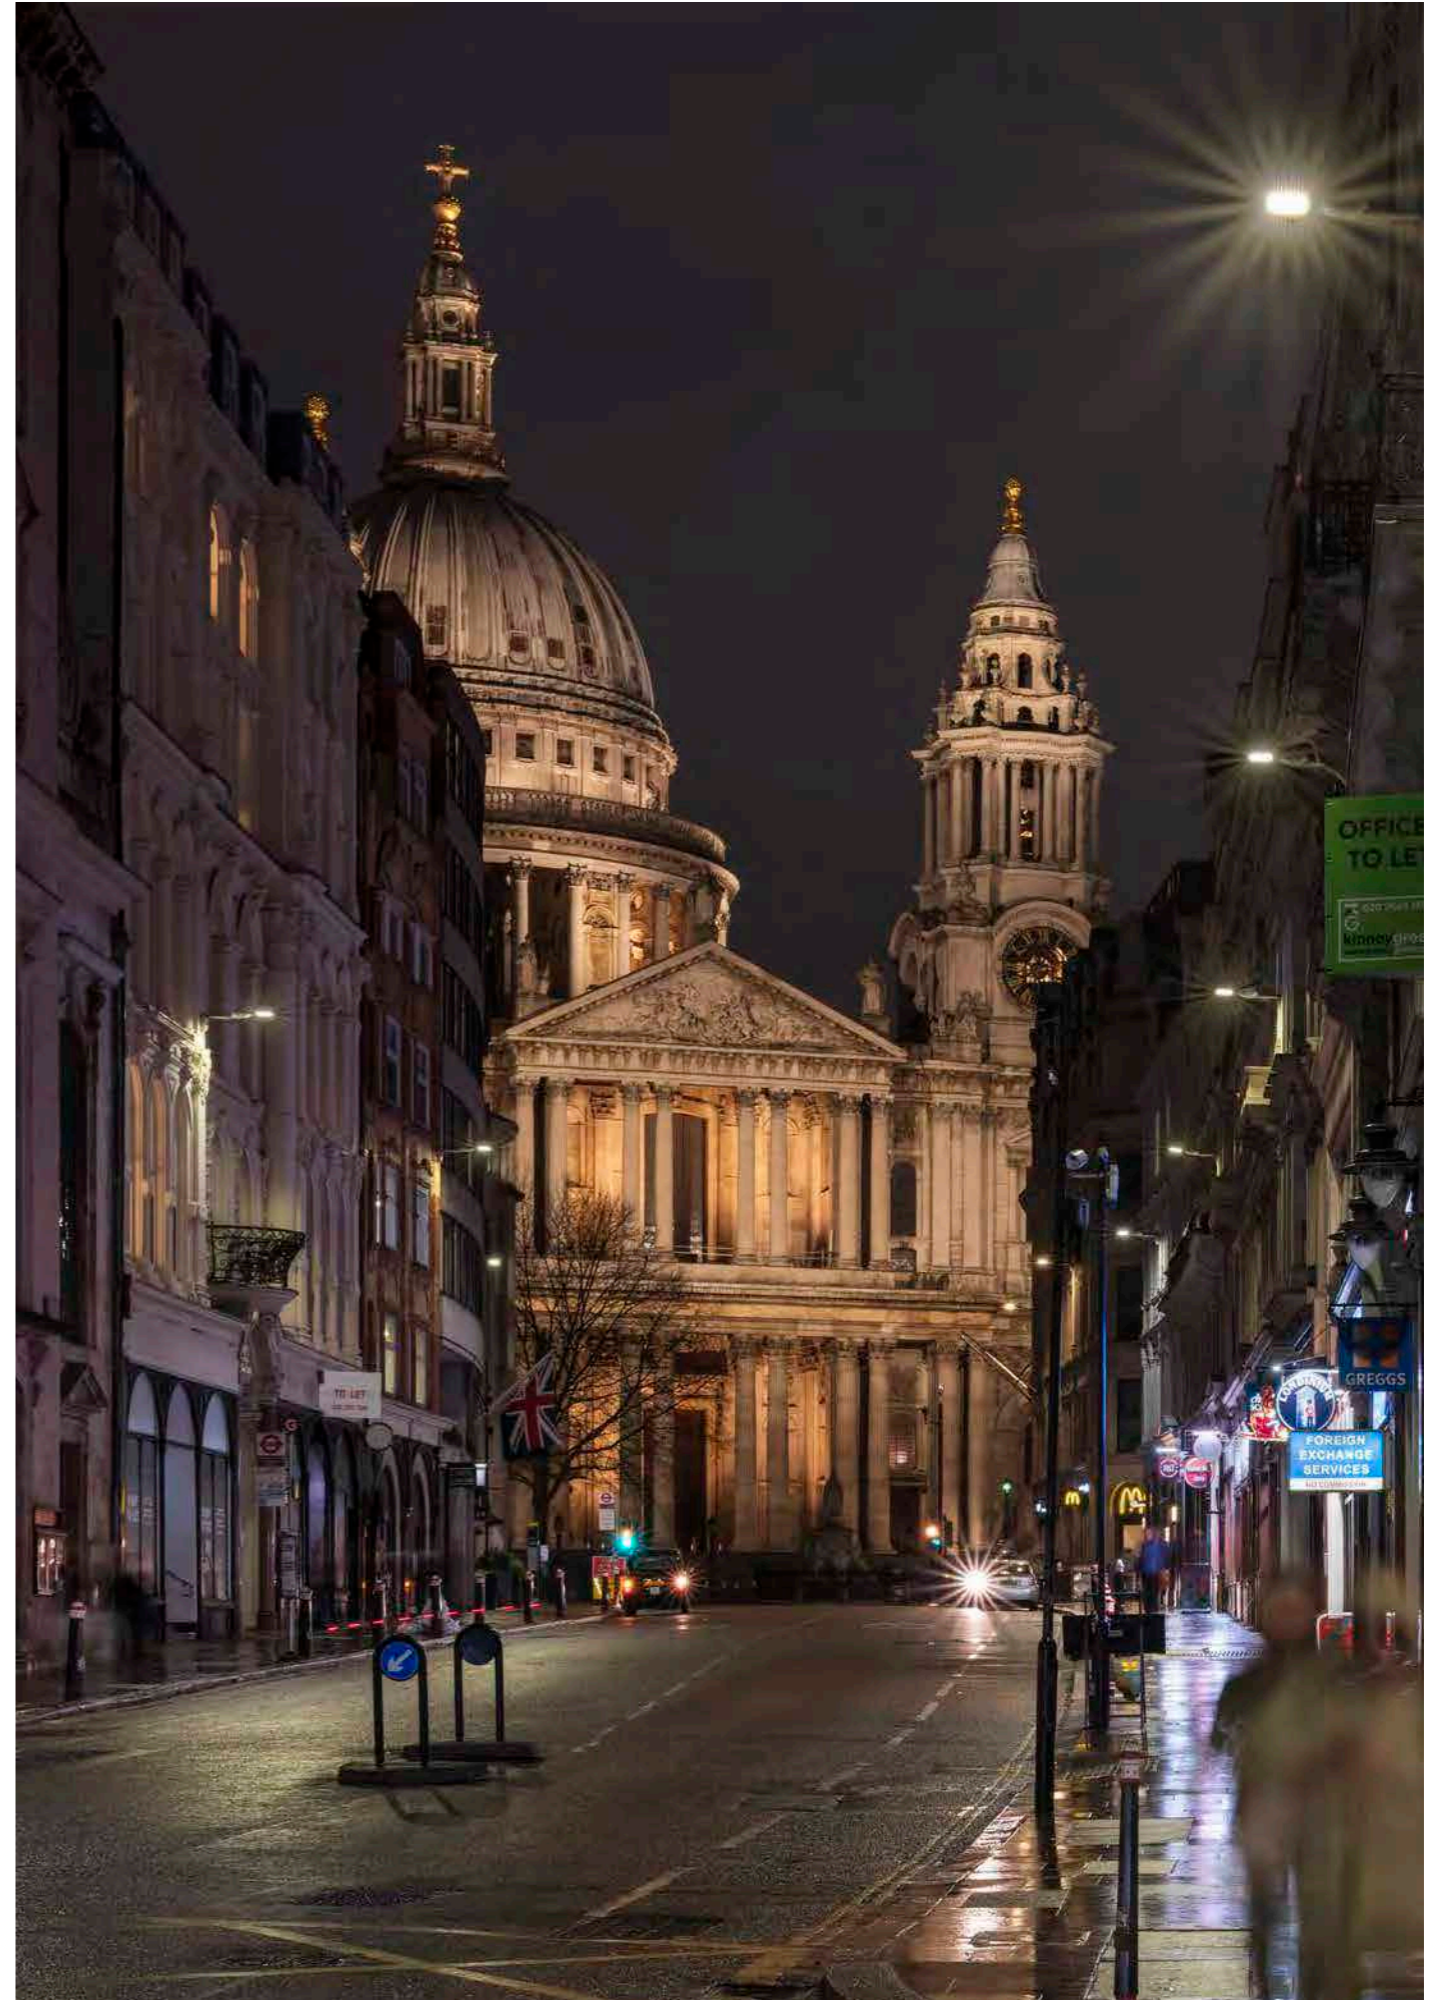

St Paul's External Lighting

Photographic recording of the Lighting Trial

Existing lighting of St Paul's Cathedral viewed from Ludgate Hill.

Proposed lighting for St Paul's Cathedral viewed from Ludgate Hill.

Lighting trial: West façade view from Ludgate Hill, early evening scene.

Lighting trial: West façade view from Ludgate Hill, mid evening scene.

Lighting trial: West façade viewed from Ludgate Hill, late evening scene.

Lighting trial: West Portico viewed from Ludgate Hill, early evening scene.

Lighting trial: West Portico viewed from Ludgate Hill, mid evening scene.

Lighting trial: West Portico viewed from Ludgate Hill, late evening scene.

Existing lighting viewed from Millennium Bridge

Lighting trial viewed from Millennium Bridge

Lighting trial viewed from Peter's Hill, early evening scene.

Lighting trial viewed from Peter's Hill, early evening scene.